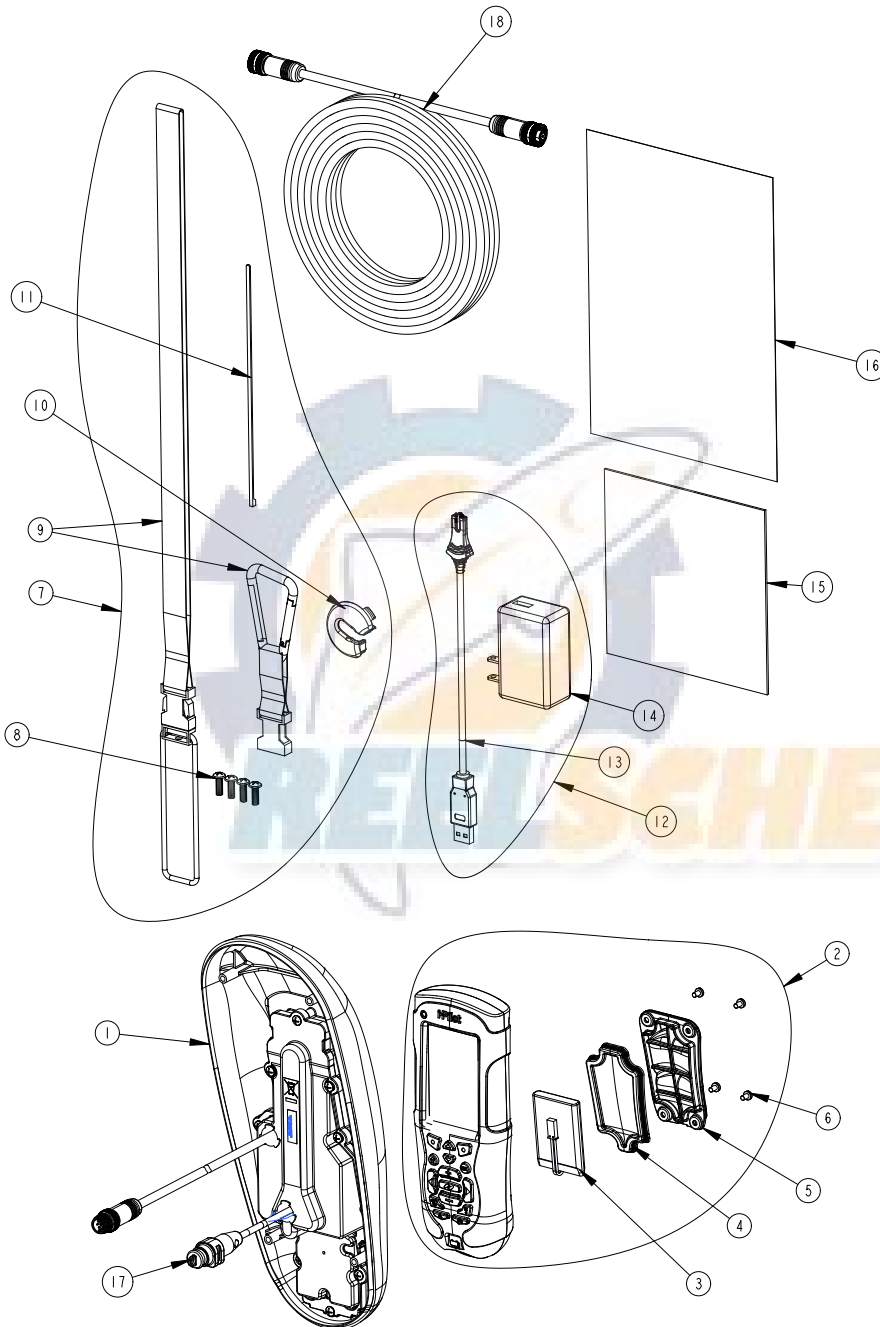

PARTS LIST VIEW TERROVA & RIPTIDE ST

ITEM #	PART NUMBER	DESCRIPTION	QTY
TERROVA			
1	2990280	HEAD ASSY,TERROVA, IP2	1
2	2994180	REMOTE ASSY, i-PILOT LINK	1
3	2370712	BATTERY, LIPO PACK	1
4	2374637	O-RING, BATTERY SEAL	1
5	2376421	DOOR, BATTERY	1
6	2383442	SCREW-3MM X .5 PPH MACHINE	4
7	2994907	BAG ASSY, i-PILOT LINK,TRRV	1
8	2372100	SCREW-#8-18 X 5/8 THD* (SS	4
9	2370817	LANYARD,RMT w/CARABINER	1
10	2224704	INSERT-PLUG, BLK, i-PILOT LINK	1
11	2376312	TIE WRAP,BLACK,UV RESIST. NYLON	5
12	2994909	BAG ASSY, i-PILOT LINK, POWER	1
13	2373241	CABLE, USB REMOTE CHARGER	1
14	2375900	ADAPTER, USB POWER PORT	1
15	2377156	MANUAL-CD, i-PILOT LINK	1
16	2377155	MANUAL QCK REF, i-PILOT LINK	1
17	2320203	CAP-DUST,CONNECTOR,FEMALE	1
18	490389-1	CABLE, ETH (M12-M-M12-F, 30'	1
RIPTIDE ST			
1	2990281	HEAD ASSY, ST, IP2	1
2	2994180	REMOTE ASSY, i-PILOT LINK	1
3	2370712	BATTERY, LIPO PACK	1
4	2374637	O-RING, BATTERY SEAL	1
5	2376421	DOOR, BATTERY	1
6	2383442	SCREW-3MM X .5 PPH MACHINE	4
7	2994907	BAG ASSY, i-PILOT LINK,TRRV	1
8	2372100	SCREW-#8-18 X 5/8 THD* (SS	4
9	2370817	LANYARD,RMT w/CARABINER	1
10	2224704	INSERT-PLUG, BLK, i-PILOT LINK	1
11	2376312	TIE WRAP,BLACK,UV RESIST. NYLON	5
12	2994909	BAG ASSY, i-PILOT LINK, POWER	1
13	2373241	CABLE, USB REMOTE CHARGER	1
14	2375900	ADAPTER, USB POWER PORT	1
15	2377156	MANUAL-CD, i-PILOT LINK	1
16	2377155	MANUAL QCK REF, i-PILOT LINK	1
17	2320203	CAP-DUST,CONNECTOR,FEMALE	1
18	490389-1	CABLE, ETH (M12-M-M12-F, 30'	1